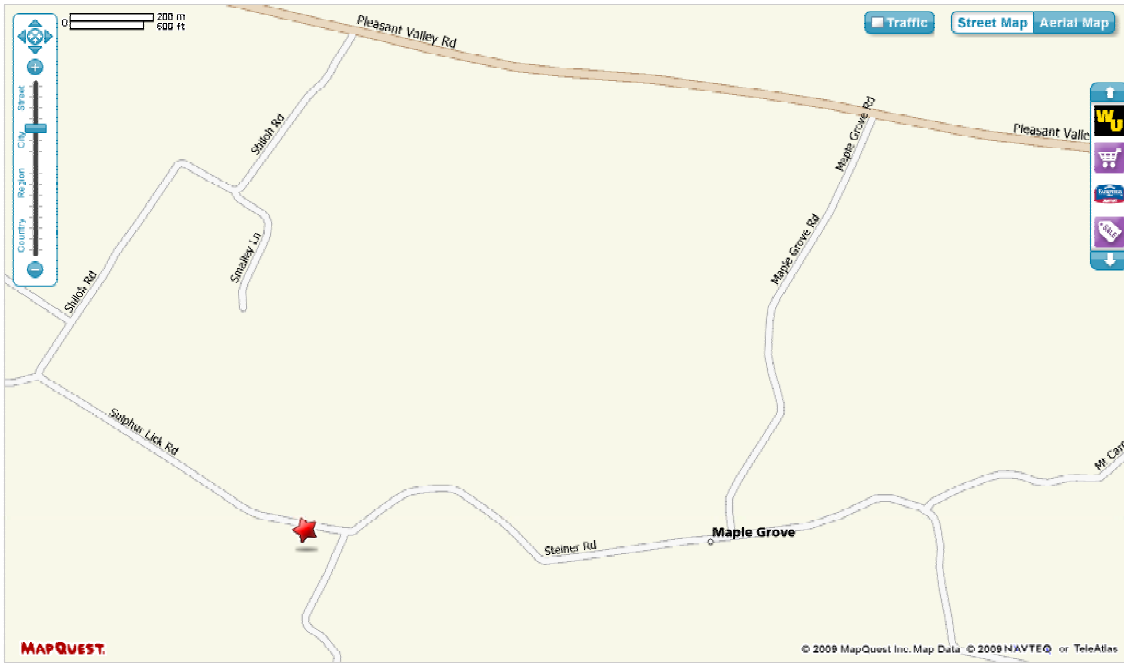

WOWhiffleball Location Directions

NEPHEW Field

**2100 Sulphur Lick Road
Frankfort, OH 45628**

Travel West on State Route 35

**Exit at the County Road 550 Pleasant Valley exit just West of Chillicothe
Continue West on County Road 550 for approximately 2.5 miles
(passing Pioneer school and Ater's lake on left)**

Turn left at Maple Grove Road (Elliot's Garage on right)

Follow Maple Grove approximately .8 miles (< 1 Mile) to T intersection

Turn right onto Steiner Road

Follow Steiner Road approximately .8 miles (< 1 Mile) to Sulphur Lick

Veer right onto Sulphur Lick Road

**(at bottom of steep hill with a fork occurring in the road with
both forks being Sulphur Lick Road)**

Nephew Field is behind the A frame loghouse immediately on left

Park in the designated area or just past the field at the church parking lot

Mapquest Link

<http://www.mapquest.com/maps?1ai=&2ai=2100+Sulphur+Lick+Road+Frankfort%2C+OH++45628 - a/maps/m::12:39.373328;-83.117915:0:,,,,>

switch to
AT&T
High Speed
Internet

Get \$100 cash back.

\$19.95
/mo